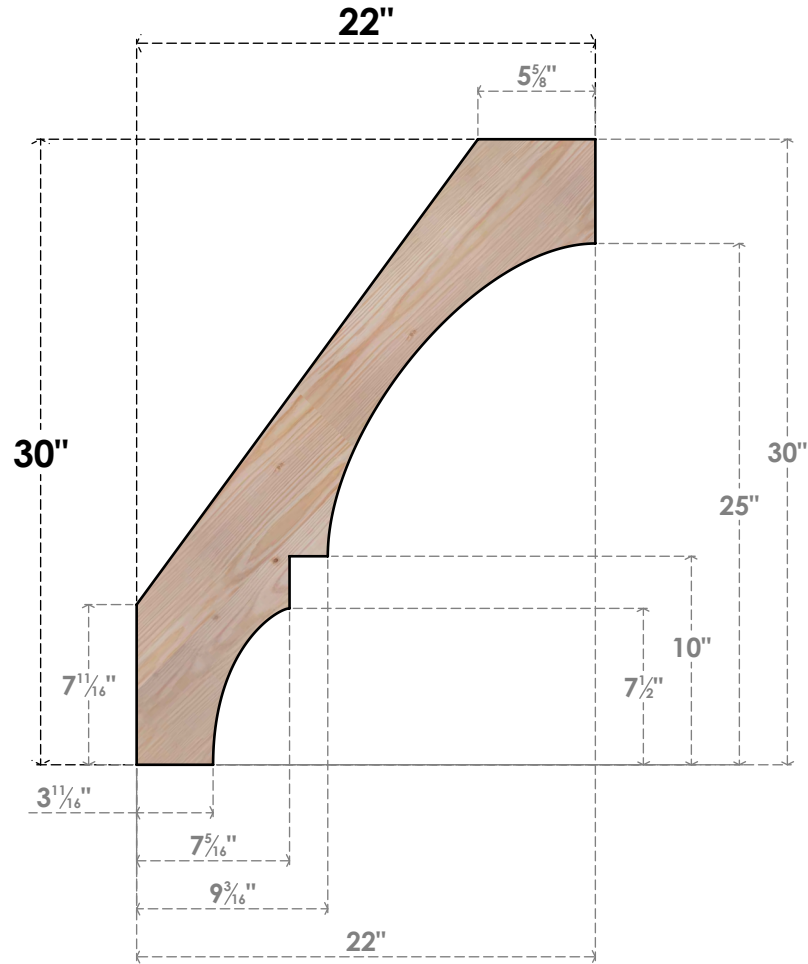

BRC04X22X30BOA00SDF

3 1/2"W X 22"D X 30"H BALBOA SMOOTH BRACE, DOUGLAS FIR

SIDE

FRONT

EKENA MILLWORK
 2300 WEST MAIN ST.
 CLARKSVILLE, TX 75426
 TOLL FREE: 866-607-0453
 WWW.EKENAMILLWORK.COM

NOTES

1. INSTALLATION TO BE COMPLETED IN ACCORDANCE WITH MANUFACTURER'S SPECIFICATIONS.
2. DRAWING MAY NOT BE TO SCALE
3. THIS DRAWING IS INTENDED FOR DESIGN AND PLANNING PURPOSES ONLY.
4. ALL INFORMATION CONTAINED HEREIN WAS CURRENT AT THE TIME OF DEVELOPMENT BUT MUST BE REVIEWED AND APPROVED BY THE PRODUCT MANUFACTURER TO BE CONSIDERED ACCURATE.
5. PRODUCTS ARE NOT KILN DRIED. THIS ITEM IS UNIQUE AND WILL CONTAIN THE NATURAL VARIATIONS THAT THE WOOD SPECIES OFFERS. THIS MAY RESULT IN VARIATIONS UP TO 1/4"